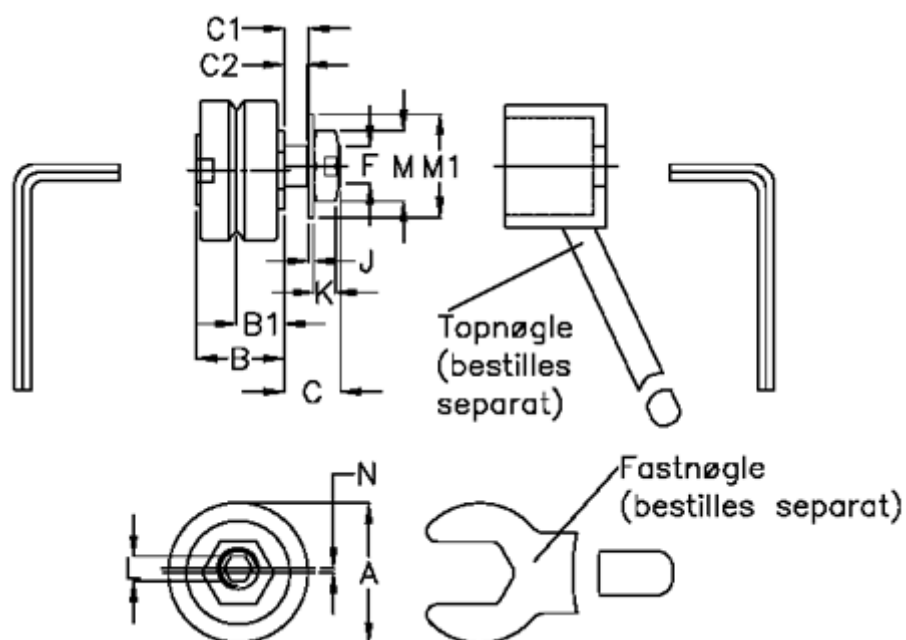

Article number: 057153105404

Description: HEPCO GV3 bearing SJ 54 ENS
Standard With Short Stud

Measures

a = 54.0	K = 8.0
B = 34.7	L = 6
B1 = 19.00	M = 22
C = 17.8	M1 = 28
C1 = 8.2	N = 1.50
C2 = 5.7	Weight kg/1000 = 0.415
F = M14 x 1,5	
J = 1.60	